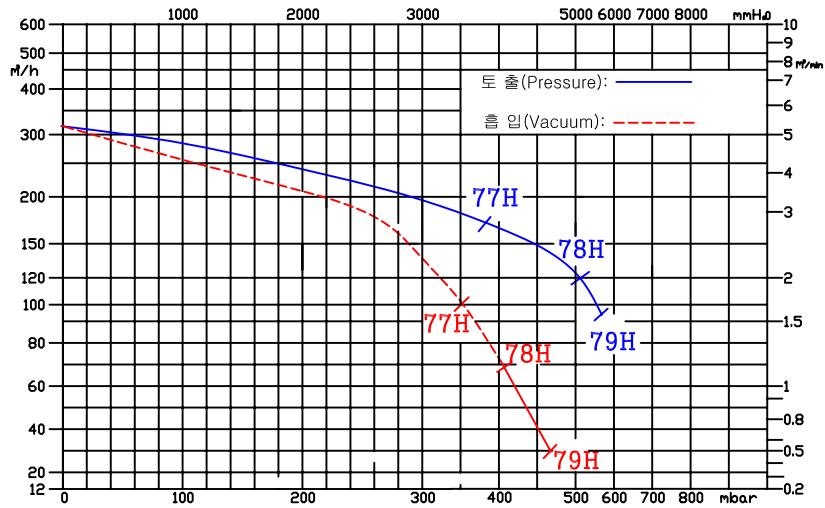

### 50HZ

### 60HZ

HRB-1002	79	74	7.5KW	8.6KW
HRB-902	78	73	5.5KW	6.3KW
HRB-802	77	72	4KW	4.6KW
MODEL	50HZ	60HZ	50HZ	60HZ
	CURVE NO		MOTOR	

DRAWING DESIGN CHECKER APPROVED				NAME OF PARTS	CURVE
				SCALE	UNIT MM
				SIZE	
HWANG HAE ELECTRIC MOTOR'S				DWG. NO	