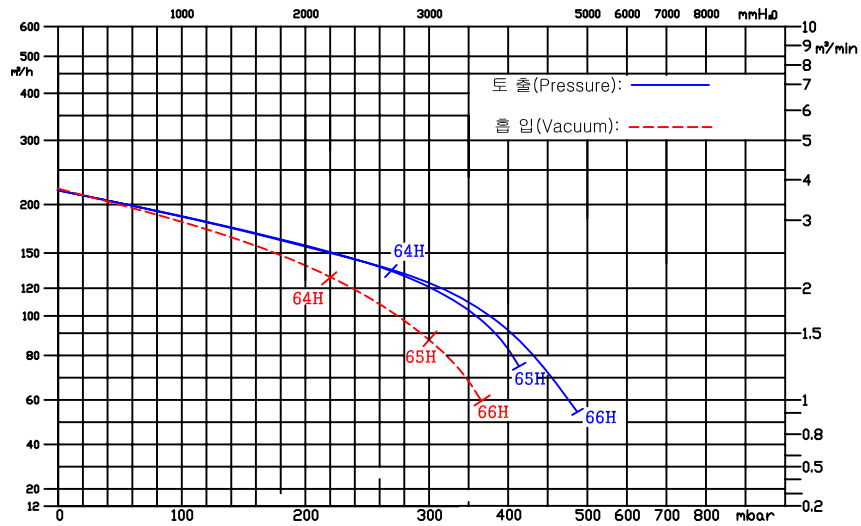

### 50HZ

### 60HZ

HRB-702	66	61	4KW	4.6KW					NAME OF PARTS	CURVE
HRB-602	65	60	3KW	3.7KW	DRAWING	DESIGN	CHECKER	APPROVED	SCALE	UNIT
HRB-502	64	59	2.2KW	2.55KW					SIZE	
MODEL	50HZ	60HZ	50HZ	60HZ	HWANG HAE ELECTRIC MOTOR'S				DWG. NO.	
	CURVE NO		MOTOR							