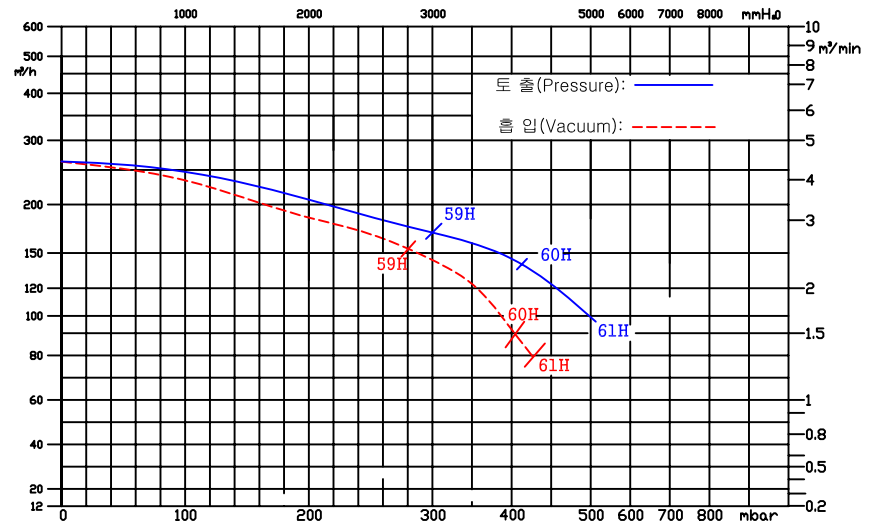

### 50HZ

### 60HZ

HRB-702	66	61	4KW	4.6KW					NAME OF PARTS	CURVE
HRB-602	65	60	3KW	3.7KW	DRAWING	DESIGN	CHECKER	APPROVED	SCALE	UNIT
HRB-502	64	59	2.2KW	2.55KW					SIZE	
MODEL	50HZ	60HZ	50HZ	60HZ	HWANG HAE ELECTRIC MOTOR'S				DWG. NO.	
	CURVE NO		MOTOR							