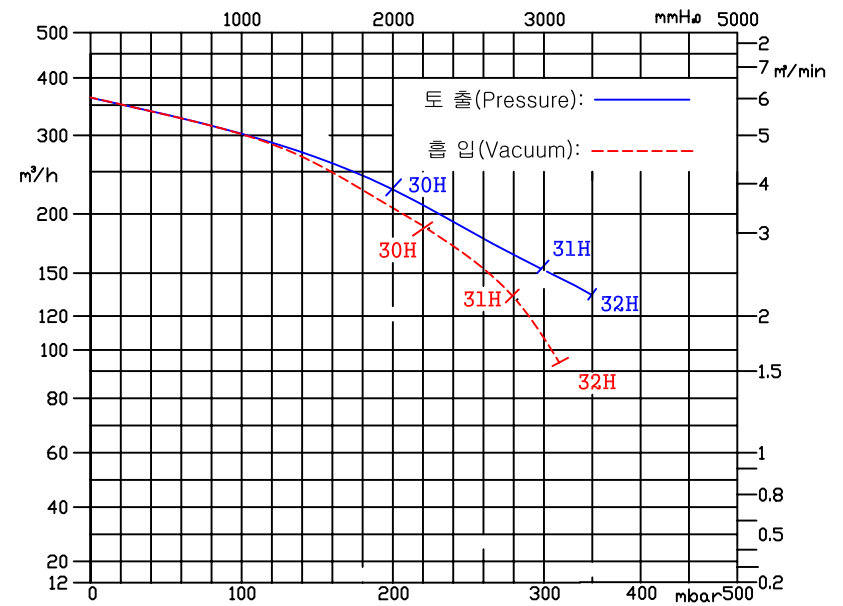

### 50HZ

### 60HZ

HRB-700	36	32	4KW	4.6KW	DRAWING	DESIGN	CHECKER	APPROVED	NAME OF PARTS	CURVE	SCALE	UNIT	MM
HRB-600	35	31	3KW	3.7KW									
HRB-500	34	30	2.2KW	2.55KW									
MODEL	50HZ	60HZ	50HZ	60HZ	HWANG HAE ELECTRIC MOTOR'S				DWG. NO				
	CURVE NO		MOTOR										