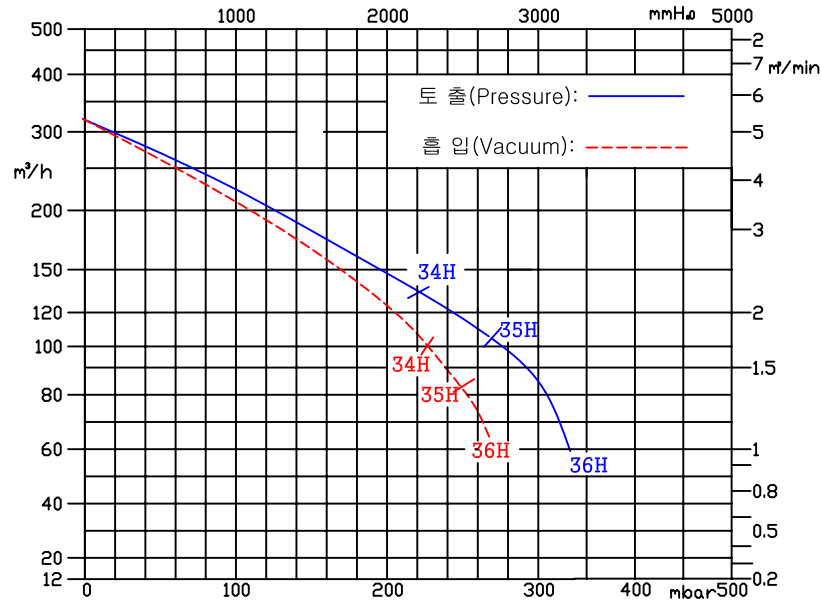

### 50HZ

### 60HZ

HRB-700	36	32	4KW	4.6KW	DRAWING	DESIGN	CHECKER	APPROVED	NAME OF PARTS	CURVE	SCALE	UNIT	MM
HRB-600	35	31	3KW	3.7KW									
HRB-500	34	30	2.2KW	2.55KW									
MODEL	50HZ	60HZ	50HZ	60HZ	HWANG HAE ELECTRIC MOTOR'S				DWG. NO				
	CURVE NO		MOTOR										