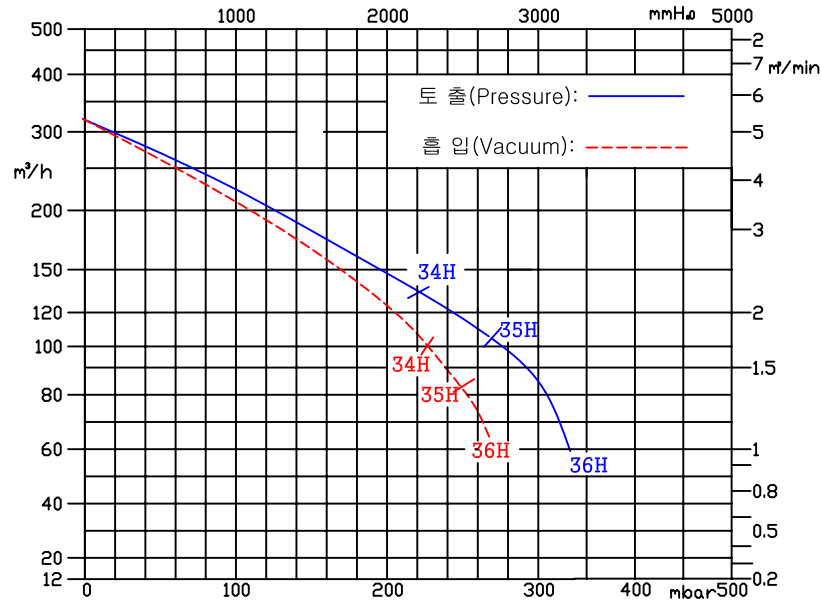

50HZ

60HZ

HRB-700	36	32	4KW	4.6KW	DRAWING	DESIGN	CHECKER	APPROVED	NAME OF PARTS	CURVE	SCALE	UNIT	MM
HRB-600	35	31	3KW	3.7KW									
HRB-500	34	30	2.2KW	2.55KW									
MODEL	50HZ	60HZ	50HZ	60HZ	HWANG HAE ELECTRIC MOTOR'S				DWG. NO.				
	CURVE NO		MOTOR										