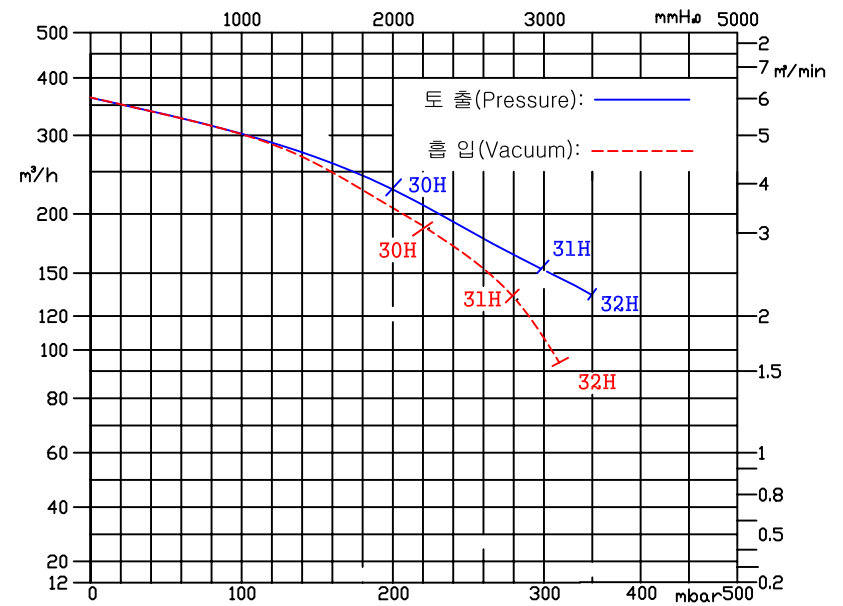

50HZ

60HZ

HRB-700	36	32	4KW	4.6KW	DRAWING	DESIGN	CHECKER	APPROVED	NAME OF PARTS	CURVE	SCALE	UNIT	MM
HRB-600	35	31	3KW	3.7KW									
HRB-500	34	30	2.2KW	2.55KW									
MODEL	50HZ	60HZ	50HZ	60HZ	HWANG HAE ELECTRIC MOTOR'S				DWG. NO.				
	CURVE NO		MOTOR										