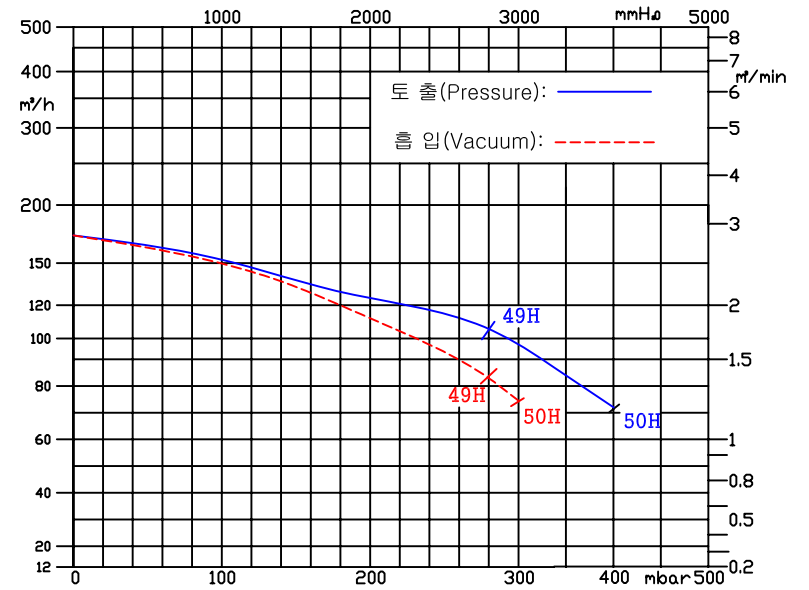

50HZ

60HZ

HRB-402S	54	49	1.5KW	1.75KW					NAME OF PARTS	CURVE
					DRAWING	DESIGN	CHECKER	APPROVED	SCALE	UNIT
HRB-402	55	50	2.2KW	2.55KW					SIZE	
MODEL	50HZ	60HZ	50HZ	60HZ	HWANG HAE ELECTRIC MOTOR'S				DWG. NO	
	CURVE NO		MOTOR							