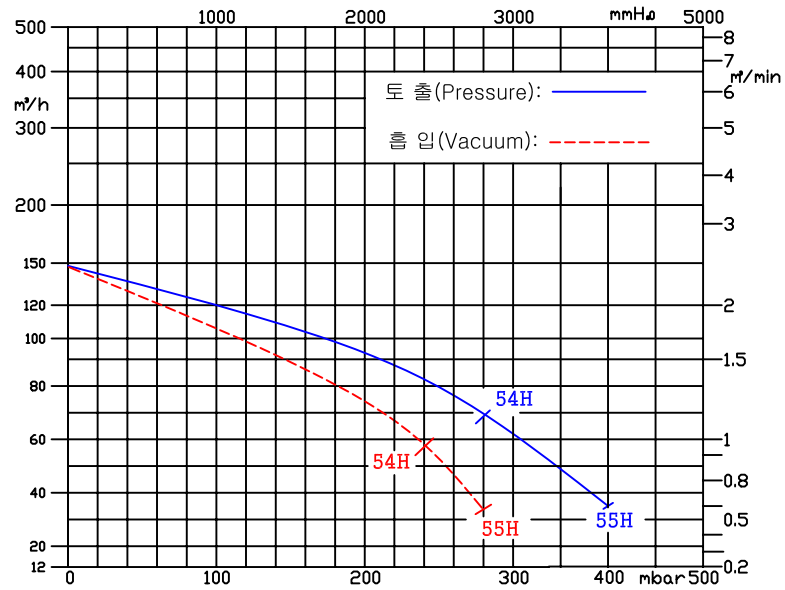

50HZ

60HZ

HRB-402S	54	49	1.5KW	1.75KW					NAME OF PARTS	CURVE
					DRAWING	DESIGN	CHECKER	APPROVED	SCALE	UNIT
HRB-402	55	50	2.2KW	2.55KW					SIZE	
MODEL	50HZ	60HZ	50HZ	60HZ	HWANG HAE ELECTRIC MOTOR'S				DWG. NO	
	CURVE NO		MOTOR							