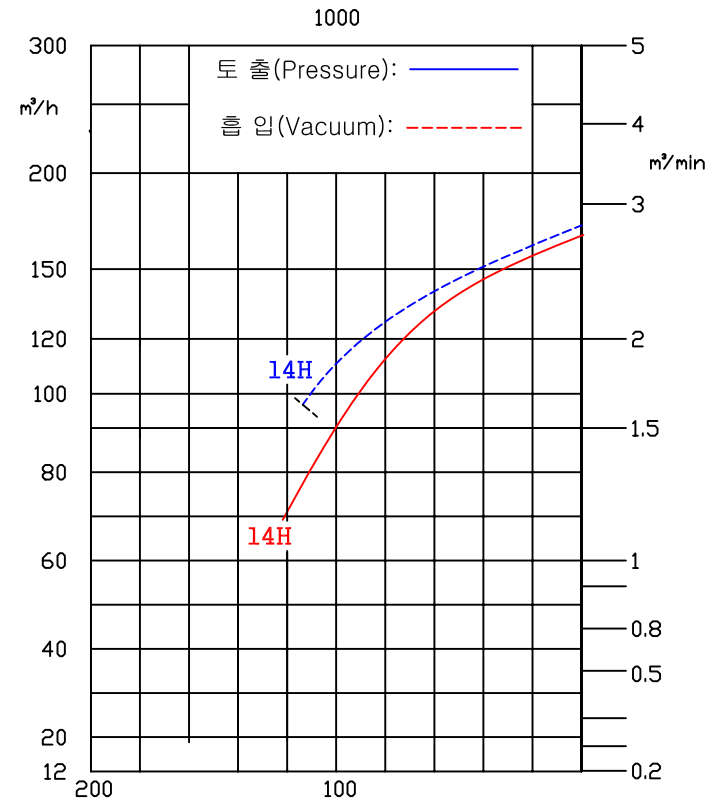

50HZ

60HZ

					NAME OF PARTS				CURVE		
					DRAWN	DESIGNED	CHECKED	APPROVED	⊕	SCALE	UNIT
HRB-201	13	14	0.75KW	0.75KW							
MODEL	50HZ	60HZ	50HZ	60HZ	HWANG HAE ELECTRIC MOTOR'S					SIZE	
	CURVE NO		MOTOR							DWG. NO	