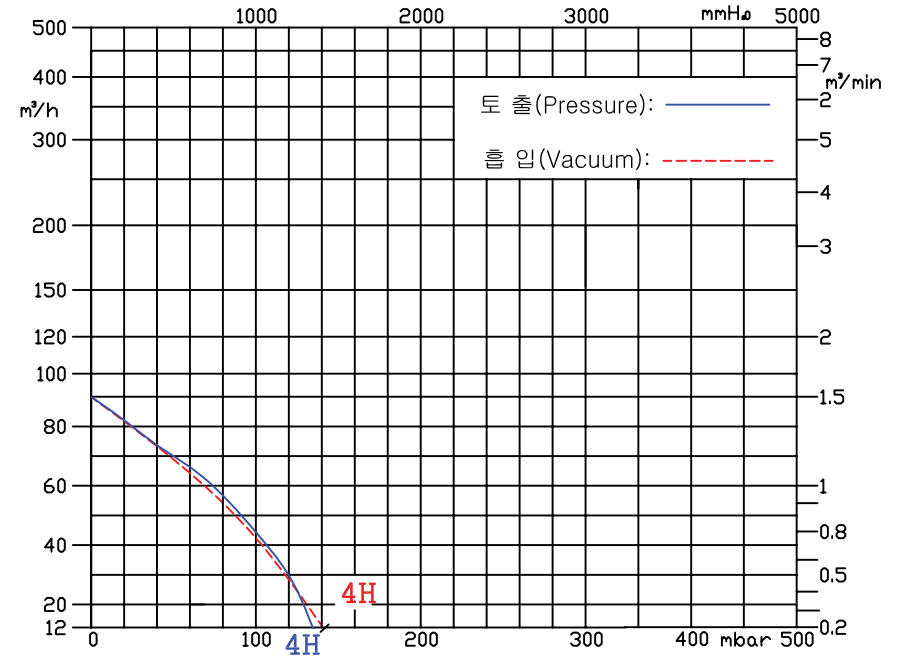

# 60HZ

HRB-101	8	4	0.4KW	0.5KW	NAME OF PARTS				CURVE	
					DRAWN	DESIGNED	CHECKED	APPROVED	SCALE	UNIT
HRB-100	8	4	0.4KW	0.5KW	SIZE					
MODEL	50HZ	60HZ	50HZ	60HZ	HWANG HAE ELECTRIC MOTOR'S				DWG. NO	
	CURVE NO		MOTOR							