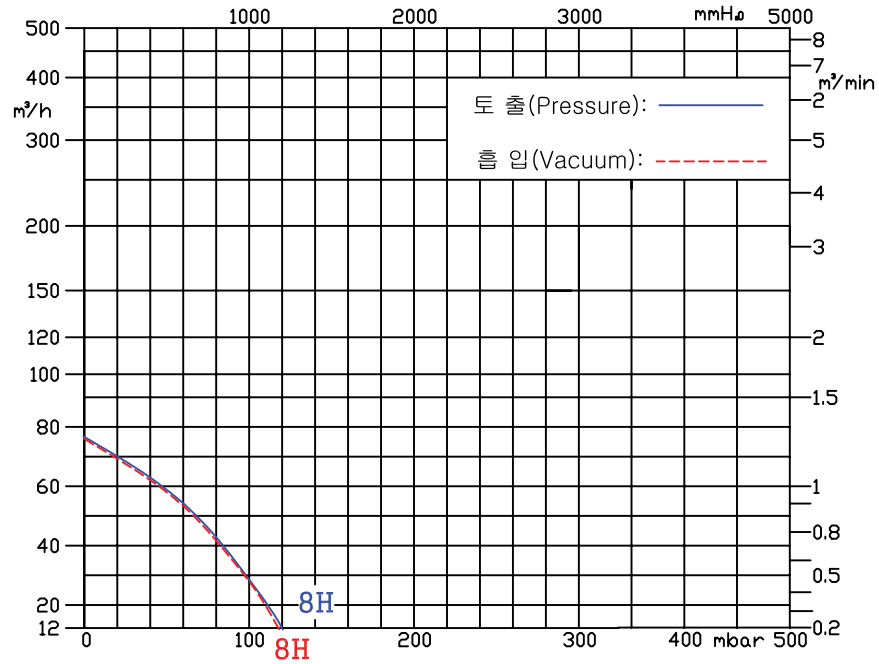

# 60HZ

HRB-101	8	4	0.4KW	0.5KW	NAME OF PARTS				CURVE	
					DRAWN	DESIGNED	CHECKED	APPROVED	SCALE	UNIT
HRB-100	8	4	0.4KW	0.5KW	SIZE					
MODEL	50HZ	60HZ	50HZ	60HZ	HWANG HAE ELECTRIC MOTOR'S				DWG. NO	
	CURVE NO		MOTOR							